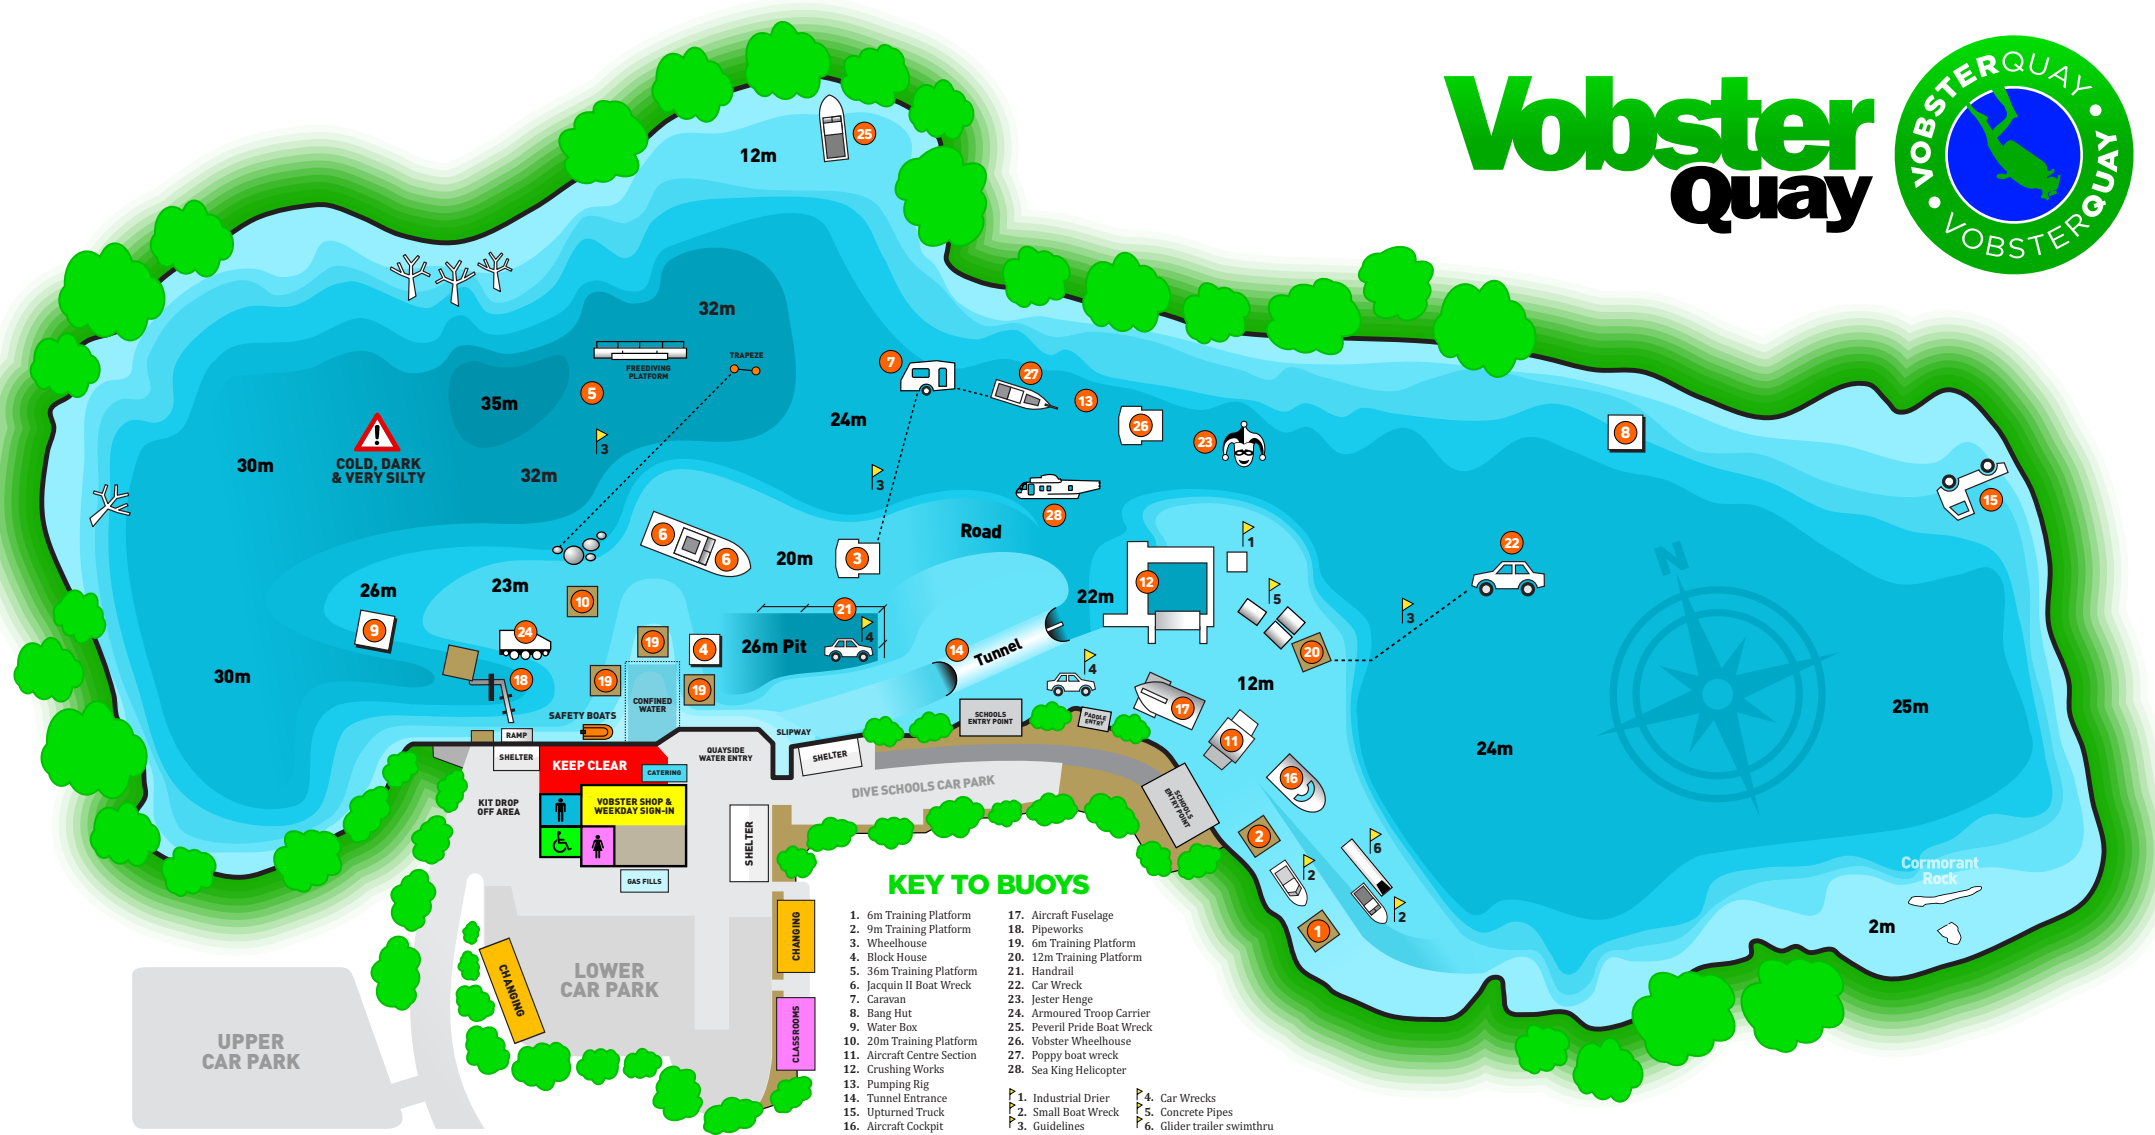

Vobster Quay

UPPER CAR PARK

LOWER CAR PARK

KEY TO BUOYS

- | | |
|-----------------------------|------------------------------|
| 1. 6m Training Platform | 17. Aircraft Fuselage |
| 2. 9m Training Platform | 18. Pipeworks |
| 3. Wheelhouse | 19. 6m Training Platform |
| 4. Block House | 20. 12m Training Platform |
| 5. 36m Training Platform | 21. Handrail |
| 6. Jacquin II Boat Wreck | 22. Car Wreck |
| 7. Caravan | 23. Jester Henge |
| 8. Bang Hut | 24. Armoured Troop Carrier |
| 9. Water Box | 25. Peveril Pride Boat Wreck |
| 10. 20m Training Platform | 26. Vobster Wheelhouse |
| 11. Aircraft Centre Section | 27. Poppy boat wreck |
| 12. Crushing Works | 28. Sea King Helicopter |
| 13. Pumping Rig | |
| 14. Tunnel Entrance | 1. Industrial Drier |
| 15. Upturned Truck | 2. Small Boat Wreck |
| 16. Aircraft Cockpit | 3. Guidelines |
| | 4. Car Wrecks |
| | 5. Concrete Pipes |
| | 6. Glider trailer swimthru |